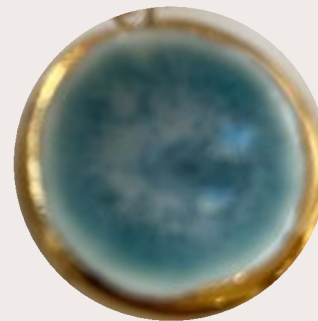

TIDE & LUSTRE COLOUR CHART

TEMPEST
20
G/S

NEPTUNE
21
G/S

SEAFOAM
18
G/S

AZURE
19
G/S

TIDE & LUSTRE

PORCELAIN & LUSTRE JEWELLERY

SKU: JB-JD-TL-01-COLOUR CODE-METAL CODE (S/G)

Slightly concave round porcelain drop earrings 15mm
Gold or silver lustre detail with co-ordinating gold filled or sterling silver finding & fish hook

W/S: £21 / RRP: £42

COLOURS: ALL TIDE & LUSTRE
SHOWN IN 19 (AZURE) / SHOWN IN G (GOLD)