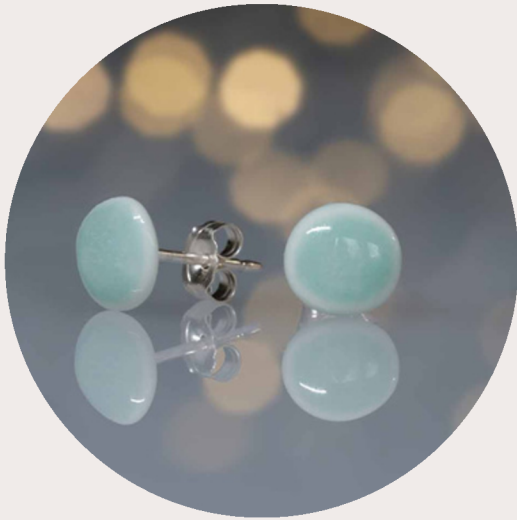

JESS BERRIMAN CERAMICS

Line
Sheet
2026

PORCELUME COLOUR CHART

PORCELUME

PORCELAIN STUD EARRINGS

SKU: JB-JS-01-COLOUR CODE

Round porcelain stud 6mm
Sterling silver butterfly back

W/S: £11
RRP: £22