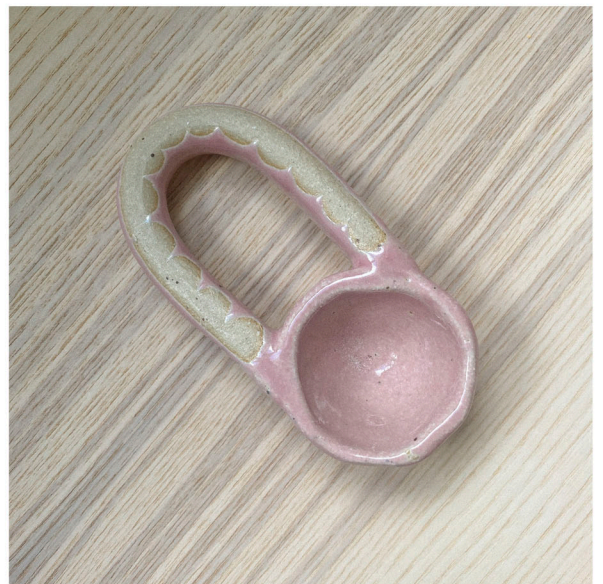

PERFECT MATCH MATCHSTICK HOLDER

KAFCMSP

Because even the most simple things deserve to look pretty!

Made from hand thrown Cornish stoneware clay and finished with a wax resist design. These tiny but mighty holders also come with a striker pad on the bottom for easy use!

Available in blush blossom glaze or other colours upon request.

KAFCSS

SLOW MORNING SCOOPS

Slow morning scoops elevate your morning coffee by offering carefully crafted tools to re-imagine how you complete those once mundane tasks.

The perfect all rounder for coffee making, baking, bath salts and many other uses.

Due to their handmade nature they are not accurate measurements.

KAFCSL

GOOD TO GO COFFEE BEAKERS

KAGGB

On the move coffees have never been more stylish. A ceramic take on the re-usable coffee cup, with half cover so you can still pour the perfect latte art and avoid the spills.