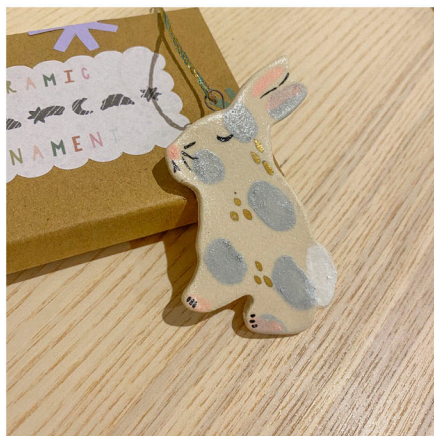

Rabbit
KAHOR